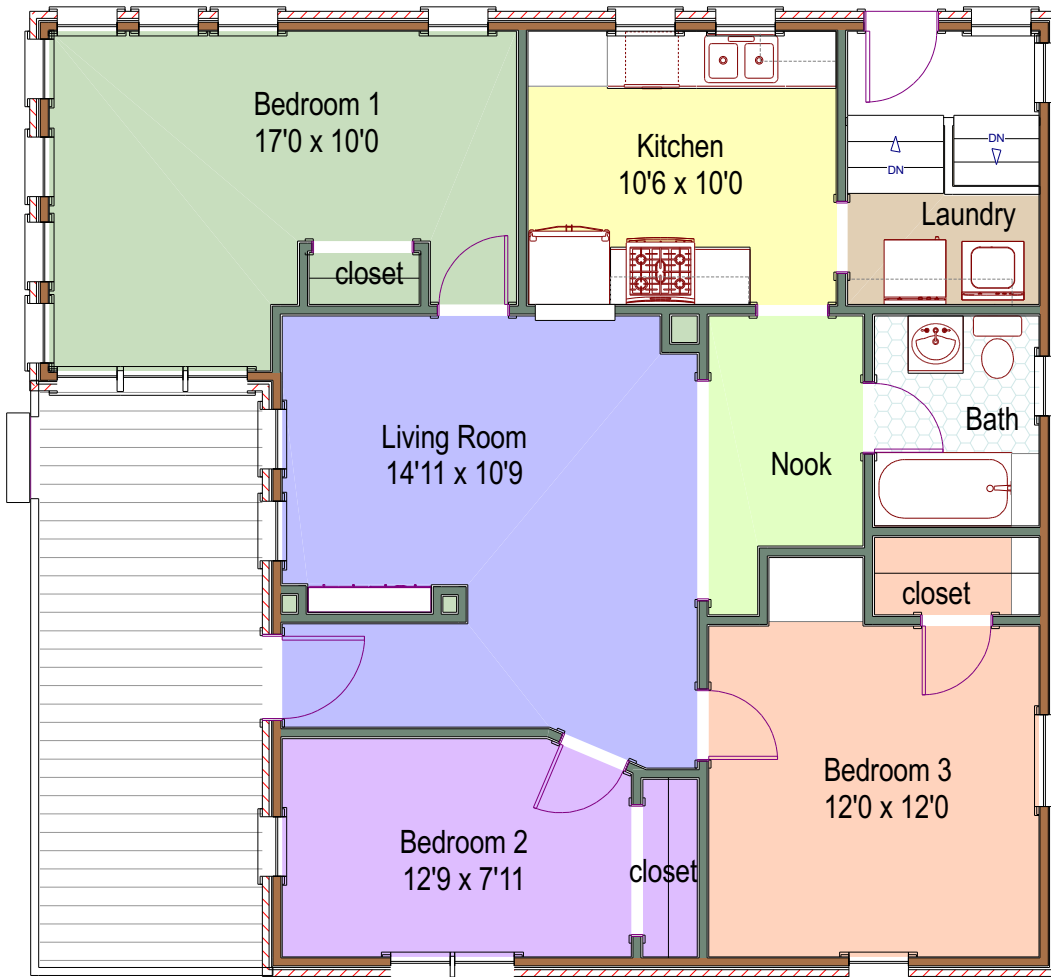

845 Marine Street Boulder, Colorado

Main Level

Lower Level

While every attempt has been made to ensure the accuracy of the floorplan contained here, measurements of doors, windows and rooms are approximate and no responsibility is taken for any omission or mis-statement. These plans are for visual representation purposes only and should be used as such by any prospective tenant. Floor plan is not an architectural as-built.